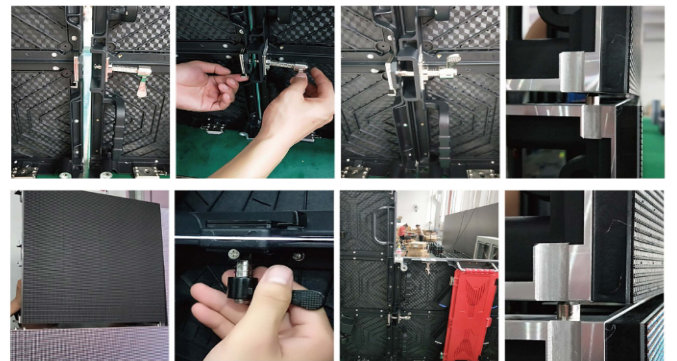

RD51 Series

Rental LED Display