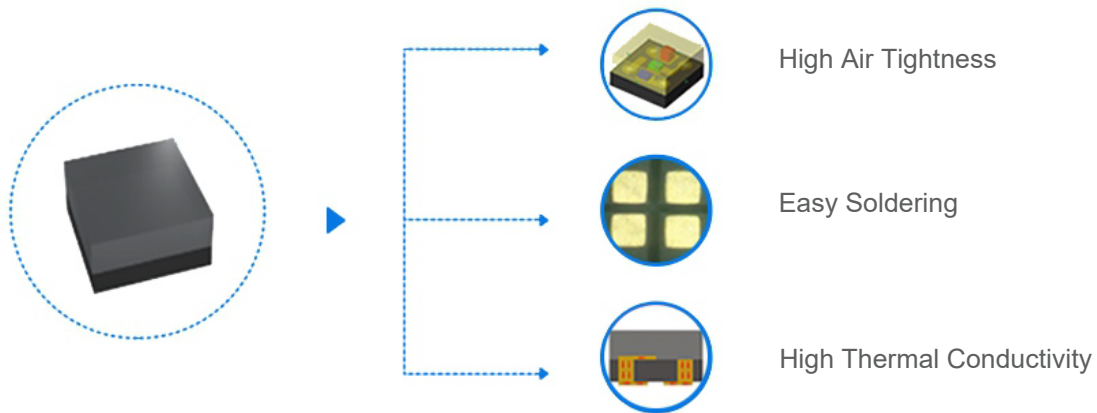

High Quality Material

Details determine success or failure, only high-quality materials are used